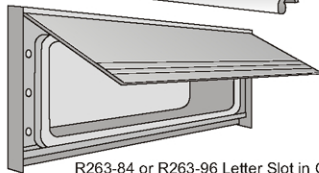

RIOPEL MAILBOXES

THE STANDARD... BY WHICH OTHERS COMPARE

R246 LETTER SLOT COLLECTION BOX

R268-84 or R268-112 Letter Slot in Brass, Clear Aluminum, Black or Polished Brass.

R263-84 or R263-96 Letter Slot in Gold, Silver, Black, White and Medium Bronze. Available with Brush to stop drafts.

ALSO AVAILABLE IN THIS SERIES:
R244 - CHECK DEPOSIT BOX
R247 - KEY DROP BOX

PRICE OF LETTER SLOT NOT INCLUDED IN PRICE OF R246 COLLECTION BOX

THE IDEAL METHOD TO COLLECT MAIL THROUGH A LETTER SLOT.

- COLLECTION BOX AVOIDS NEED TO PICK UP MAIL FROM FLOOR.
- KEEPS MAIL PRIVATE AND SECURE.
- ENCLOSED AND PROTECTED AREA EVEN IF FLAP IS LEFT OPEN WITH MAIL, ETC.
- LETTER SLOT OF ANODIZED ALUMINUM HAS BACK PLATE OR INCLINED HOOD.
- COLLECTION BOX MADE OF GALVANIZED STEEL, PRIMED AND PAINTED, BIEGE, SILVER GREY, GOLD OR BLACK
- ALSO AVAILABLE IN DURABLE AND ATTRACTIVE POLISHED STAINLESS STEEL
- LOCKABLE MODELS AVAILABLE