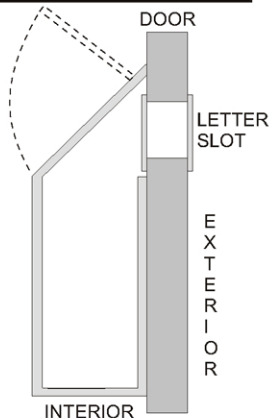

RIOPEL MAILBOXES

THE STANDARD... BY WHICH OTHERS COMPARE

R246 LETTER SLOT COLLECTION BOX

R268-84 or R268-112 Letter Slot in Brass, Clear Aluminum, Black or Polished Brass.

R263-84 or R263-96 Letter Slot in Gold, Silver, Black, White and Medium Bronze. Available with Brush to stop drafts.

ALSO AVAILABLE IN THIS SERIES:
R244 - CHECK DEPOSIT BOX
R247 - KEY DROP BOX

PRICE OF LETTER SLOT NOT INCLUDED IN PRICE OF R246 COLLECTION BOX

THE IDEAL METHOD TO COLLECT MAIL THROUGH A LETTER SLOT.

- COLLECTION BOX AVOIDS NEED TO PICK UP MAIL FROM FLOOR.
- KEEPS MAIL PRIVATE AND SECURE.
- ENCLOSED AND PROTECTED AREA EVEN IF FLAP IS LEFT OPEN WITH MAIL, ETC.
- LETTER SLOT OF ANODIZED ALUMINUM HAS BACK PLATE OR INCLINED HOOD.
- COLLECTION BOX MADE OF GALVANIZED STEEL, PRIMED AND PAINTED, BIEGE, SILVER GREY, GOLD OR BLACK
- ALSO AVAILABLE IN DURABLE AND ATTRACTIVE POLISHED STAINLESS STEEL
- LOCKABLE MODELS AVAILABLE