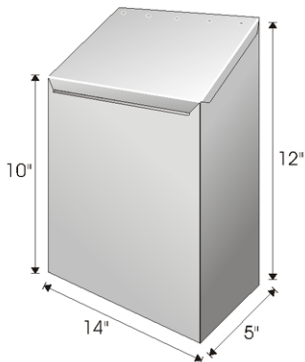

RIOPEL MAILBOXES

THE STANDARD... BY WHICH OTHERS COMPARE

R246 LETTER SLOT COLLECTION BOX

R268-84 or R268-112 Letter Slot in Brass, Clear Aluminum, Black or Polished Brass.

R263-84 or R263-96 Letter Slot in Gold, Silver, Black, White and Medium Bronze. Available with Brush to stop drafts.

ALSO AVAILABLE IN THIS SERIES:
R244 - CHECK DEPOSIT BOX
R247 - KEY DROP BOX

PRICE OF LETTER SLOT NOT INCLUDED IN PRICE OF R246 COLLECTION BOX

THE IDEAL METHOD TO COLLECT MAIL THROUGH A LETTER SLOT.

- COLLECTION BOX AVOIDS NEED TO PICK UP MAIL FROM FLOOR.
- KEEPS MAIL PRIVATE AND SECURE.
- ENCLOSED AND PROTECTED AREA EVEN IF FLAP IS LEFT OPEN WITH MAIL, ETC.
- LETTER SLOT OF ANODIZED ALUMINUM HAS BACK PLATE OR INCLINED HOOD.
- COLLECTION BOX MADE OF GALVANIZED STEEL, PRIMED AND PAINTED, BIEGE, SILVER GREY, GOLD OR BLACK
- ALSO AVAILABLE IN DURABLE AND ATTRACTIVE POLISHED STAINLESS STEEL
- LOCKABLE MODELS AVAILABLE